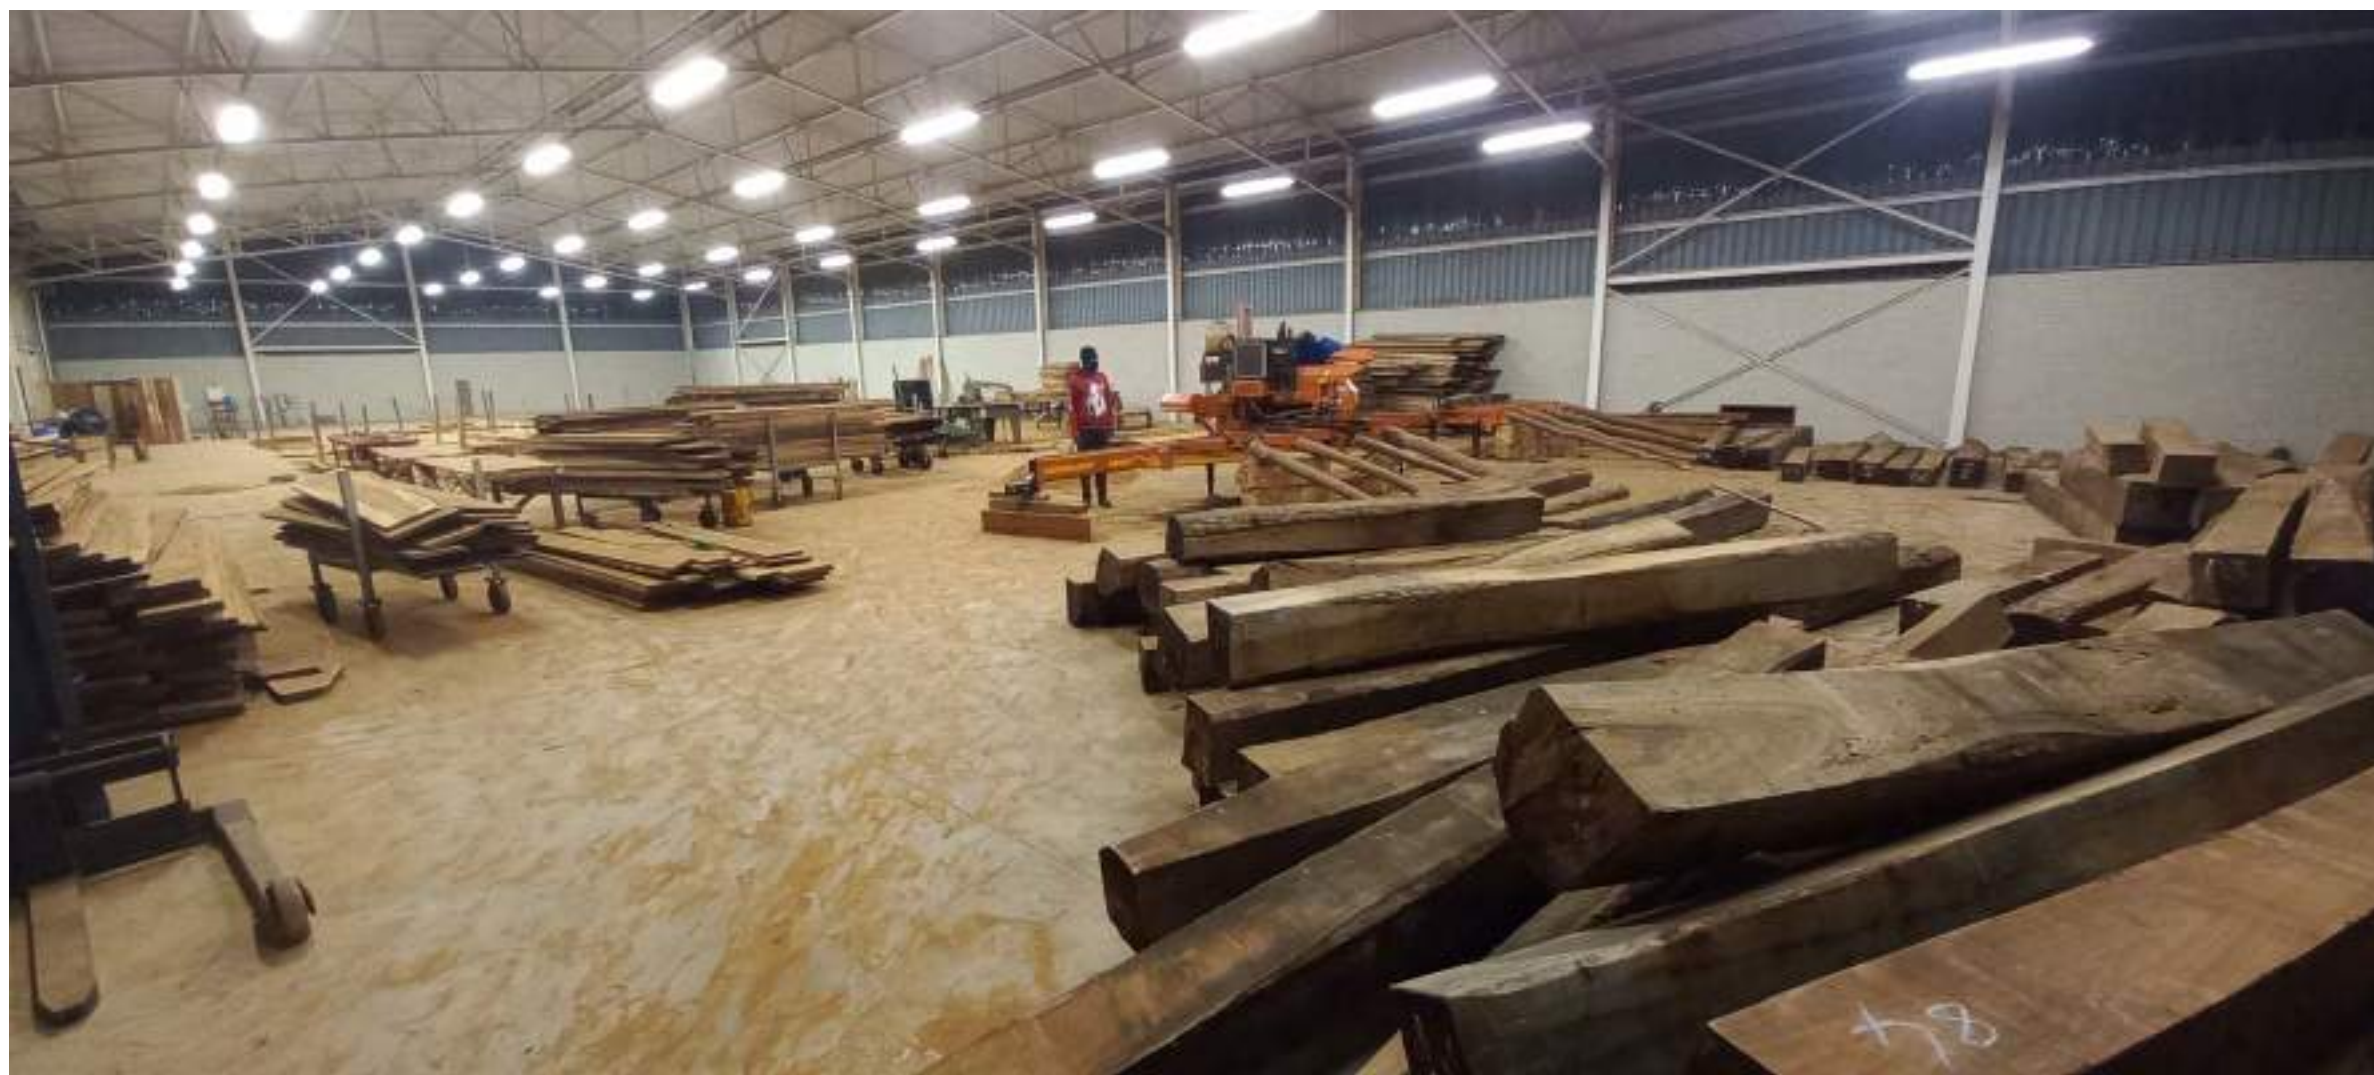

# Miombo

- Sawmilling - timber processor - producer
- Phases 1 – 3 (Solid wood products to engineered products)
- Origin story : 2017 to start Industry
- Reach carbon neutrality,
- Rejected 6 times by banks both DFI & Commercial,
- Finally, Grant by UNDP & EIF
- Needs concessions,
- <http://miombo.africa/>